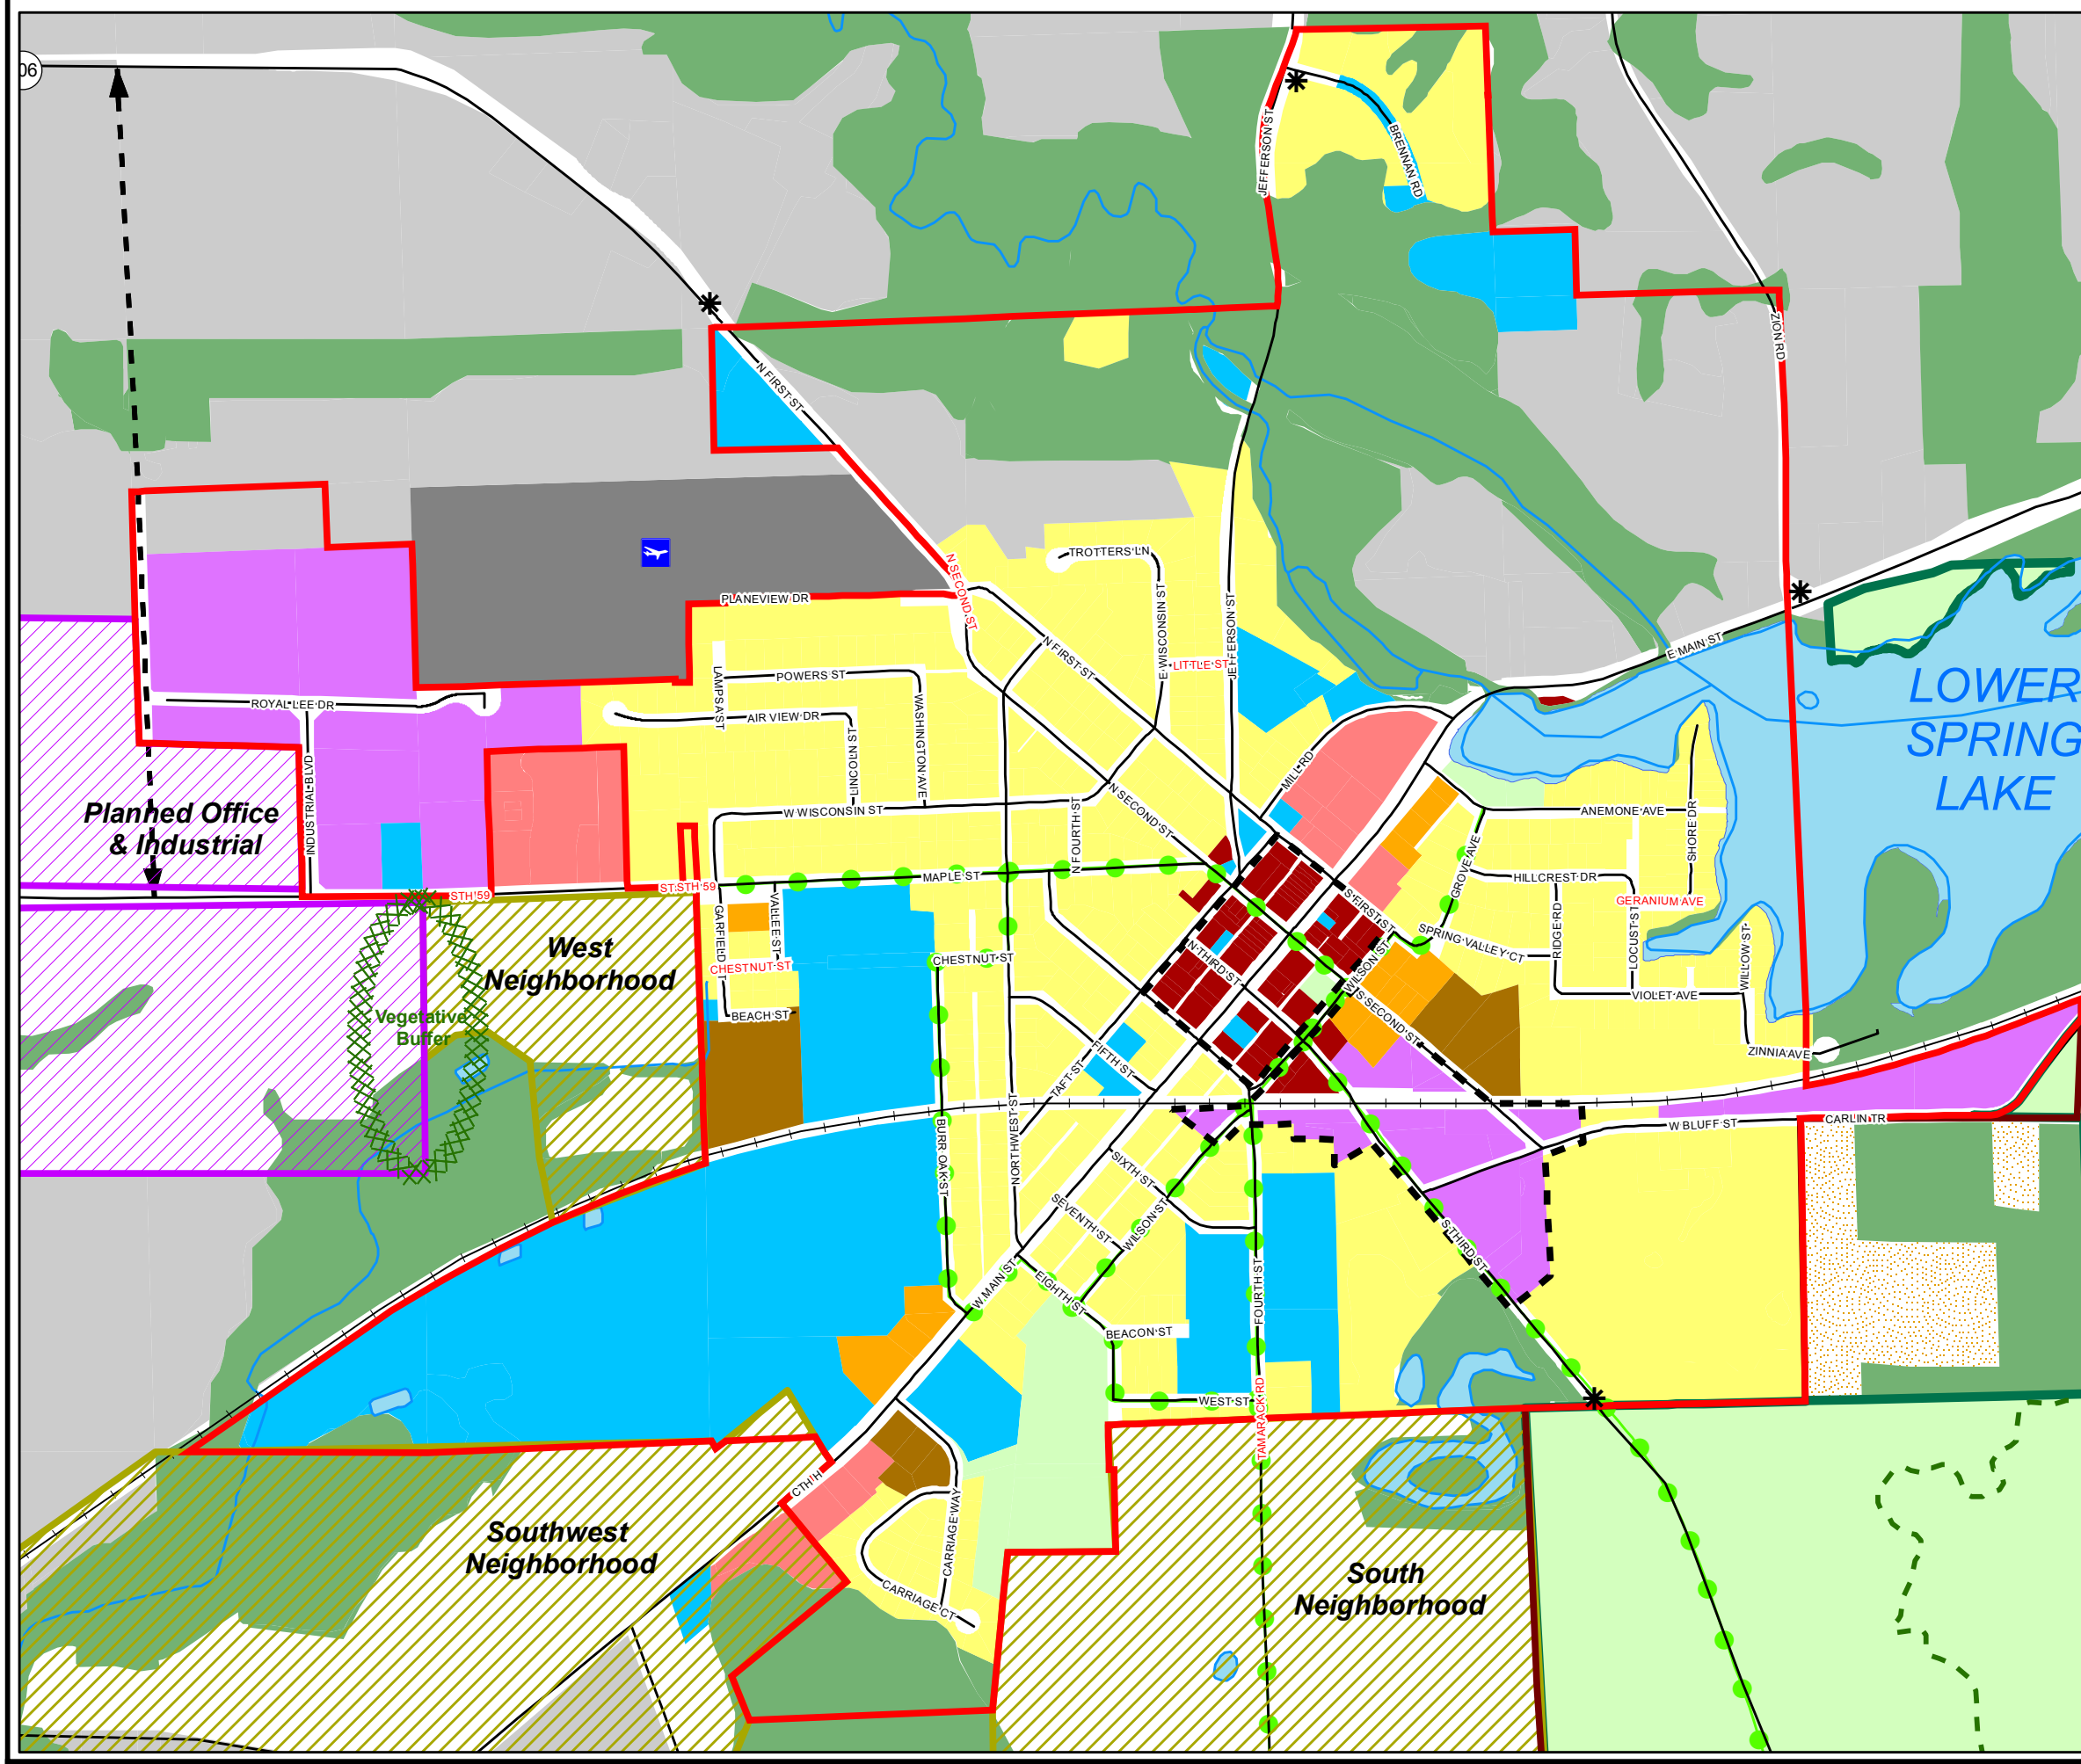

Village of Palmyra Jefferson County, Wisconsin Map 6a: Future Land Use Inset

Legend

Planning Area	Environmental Corridor
20-Year Urban Service Area	Agricultural Preservation
Village of Palmyra	Transitional Agriculture
Kettle Moraine State Forest	Residential Low Density
Airport	Residential Medium Density
Ice Age Trail	Residential High Density
Railroad	Downtown Mixed Use
Roads	General Commercial
Streams	General Industrial
Growth Areas	Parks & Recreation
Planned Neighborhood	Public & Institutional
Planned Office & Industrial	Airport
Redevelopment Area	Water
Future Bike Route	Community Gateway Feature
Potential Road Extension	

Sources:

- Base map data provided by Jefferson County.
- 20 year Urban Service Area data provided by Jefferson County.